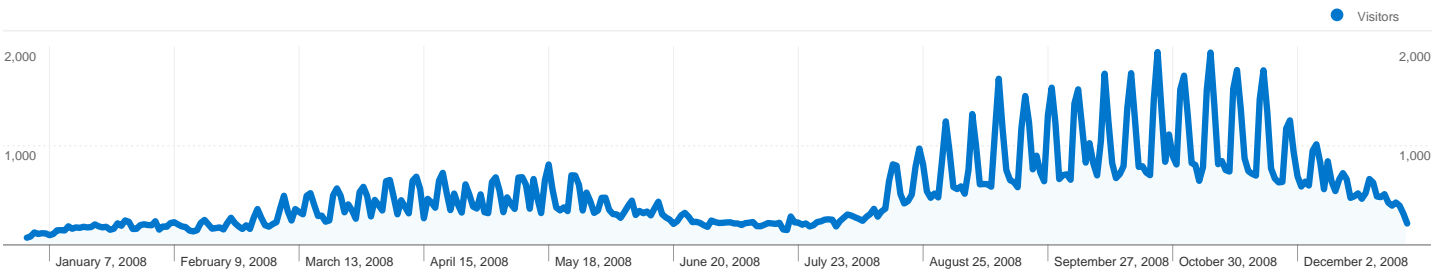

85,960 people visited this site

245,258 Visits

85,960 Absolute Unique Visitors

1,395,858 Pageviews

5.69 Average Pageviews

00:03:53 Time on Site

28.63% Bounce Rate

34.52% New Visits

Technical Profile

Browser	Visits	% visits	Connection Speed	Visits	% visits
Internet Explorer	125,882	51.33%	Unknown	98,923	40.33%
Firefox	89,149	36.35%	DSL	90,044	36.71%
Opera	26,338	10.74%	Cable	33,325	13.59%
Chrome	1,378	0.56%	Dialup	16,365	6.67%
Safari	1,335	0.54%	T1	5,203	2.12%