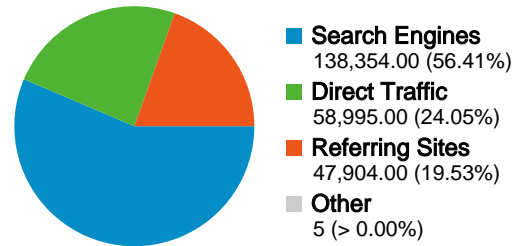

**Content Overview**

Pages	Pageviews	% Pageviews
/	149,847	10.74%
/sport/1	118,271	8.47%
/tak/187	34,485	2.47%
/tak/186	24,525	1.76%
/sez/41/tak_sel/189	24,014	1.72%

**85,960 people visited this site**

 **245,258 Visits**

 **85,960 Absolute Unique Visitors**

 **1,395,858 Pageviews**

 **5.69 Average Pageviews**

 **00:03:53 Time on Site**

 **28.63% Bounce Rate**

 **34.52% New Visits**

**Technical Profile**

Browser	Visits	% visits	Connection Speed	Visits	% visits
Internet Explorer	125,882	51.33%	Unknown	98,923	40.33%
Firefox	89,149	36.35%	DSL	90,044	36.71%
Opera	26,338	10.74%	Cable	33,325	13.59%
Chrome	1,378	0.56%	Dialup	16,365	6.67%
Safari	1,335	0.54%	T1	5,203	2.12%

All traffic sources sent a total of 245,258 visits

**245,258 visits came from 117 countries/territories**

Site Usage

Visits	Pages/Visit	Avg. Time on Site	% New Visits	Bounce Rate	
<b>245,258</b> % of Site Total: 100.00%	<b>5.69</b> Site Avg: 5.69 (0.00%)	<b>00:03:53</b> Site Avg: 00:03:53 (0.00%)	<b>34.61%</b> Site Avg: 34.52% (0.28%)	<b>28.63%</b> Site Avg: 28.63% (0.00%)	
Country/Territory	Visits	Pages/Visit	Avg. Time on Site	% New Visits	Bounce Rate
Serbia	<b>136,848</b>	5.69	00:03:59	32.23%	28.18%
Serbia and Montenegro	<b>43,717</b>	5.31	00:04:02	32.44%	28.14%
Germany	<b>7,916</b>	5.99	00:03:22	36.13%	31.25%
Bosnia and Herzegovina	<b>5,026</b>	4.22	00:02:44	56.88%	40.31%
Austria	<b>4,528</b>	7.46	00:03:42	33.59%	25.24%
United States	<b>3,834</b>	6.83	00:03:06	40.95%	28.35%
(not set)	<b>3,395</b>	6.63	00:04:09	35.76%	25.89%
Croatia	<b>3,142</b>	4.79	00:02:06	63.02%	36.63%
Switzerland	<b>3,099</b>	6.54	00:02:47	38.56%	27.82%
Sweden	<b>2,915</b>	8.64	00:06:20	26.04%	18.70%