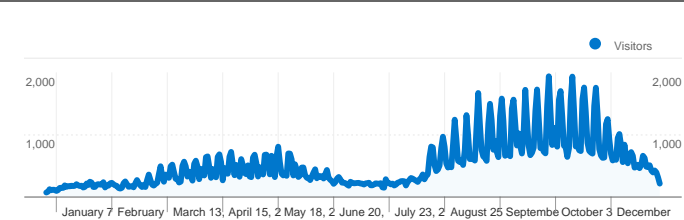

**Site Usage**

**245,258** Visits

**28.63%** Bounce Rate

**1,395,858** Pageviews

**00:03:53** Avg. Time on Site

**5.69** Pages/Visit

**34.52%** % New Visits

**Visitors Overview**

All traffic sources sent a total of 245,258 visits

**245,258 visits came from 117 countries/territories**

Site Usage

Visits	Pages/Visit	Avg. Time on Site	% New Visits	Bounce Rate	
<b>245,258</b> % of Site Total: 100.00%	<b>5.69</b> Site Avg: 5.69 (0.00%)	<b>00:03:53</b> Site Avg: 00:03:53 (0.00%)	<b>34.61%</b> Site Avg: 34.52% (0.28%)	<b>28.63%</b> Site Avg: 28.63% (0.00%)	
Country/Territory	Visits	Pages/Visit	Avg. Time on Site	% New Visits	Bounce Rate
Serbia	<b>136,848</b>	5.69	00:03:59	32.23%	28.18%
Serbia and Montenegro	<b>43,717</b>	5.31	00:04:02	32.44%	28.14%
Germany	<b>7,916</b>	5.99	00:03:22	36.13%	31.25%
Bosnia and Herzegovina	<b>5,026</b>	4.22	00:02:44	56.88%	40.31%
Austria	<b>4,528</b>	7.46	00:03:42	33.59%	25.24%
United States	<b>3,834</b>	6.83	00:03:06	40.95%	28.35%
(not set)	<b>3,395</b>	6.63	00:04:09	35.76%	25.89%
Croatia	<b>3,142</b>	4.79	00:02:06	63.02%	36.63%
Switzerland	<b>3,099</b>	6.54	00:02:47	38.56%	27.82%
Sweden	<b>2,915</b>	8.64	00:06:20	26.04%	18.70%

Pages on this site were viewed a total of 1,395,858 times

 1,395,858 Pageviews

 1,032,816 Unique Views

 28.63% Bounce Rate