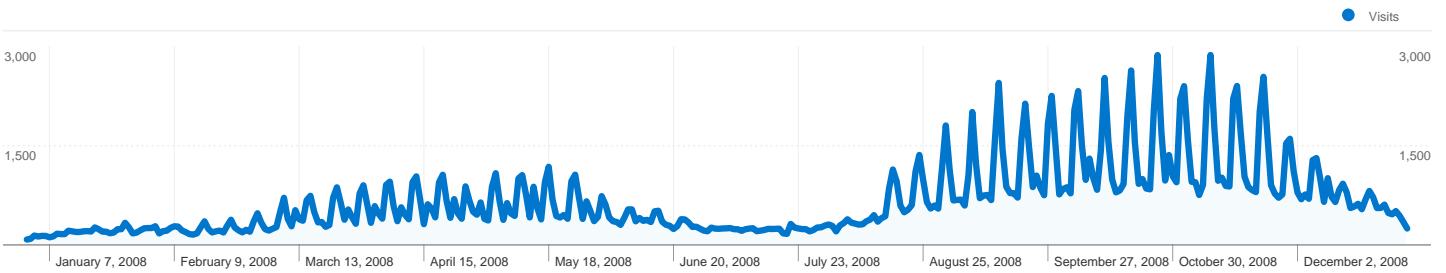

**Site Usage**

**245,258** Visits

**28.63%** Bounce Rate

**1,395,858** Pageviews

**00:03:53** Avg. Time on Site

**5.69** Pages/Visit

**34.52%** % New Visits

**Visitors Overview**

 **85,960 Absolute Unique Visitors**

 **1,395,858 Pageviews**

 **5.69 Average Pageviews**

 **00:03:53 Time on Site**

 **28.63% Bounce Rate**

 **34.52% New Visits**

**Technical Profile**

Browser	Visits	% visits	Connection Speed	Visits	% visits
Internet Explorer	125,882	51.33%	Unknown	98,923	40.33%
Firefox	89,149	36.35%	DSL	90,044	36.71%
Opera	26,338	10.74%	Cable	33,325	13.59%
Chrome	1,378	0.56%	Dialup	16,365	6.67%
Safari	1,335	0.54%	T1	5,203	2.12%

All traffic sources sent a total of 245,258 visits

Pages on this site were viewed a total of 1,395,858 times

 1,395,858 Pageviews

 1,032,816 Unique Views

 28.63% Bounce Rate