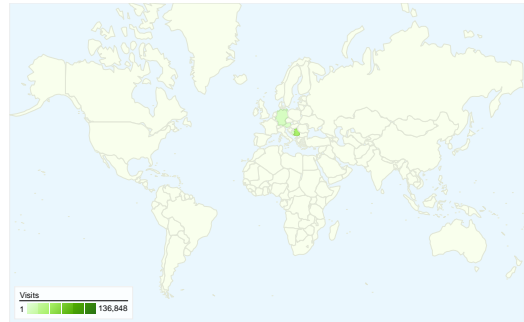

**Site Usage**

**245,258** Visits

**28.63%** Bounce Rate

**1,395,858** Pageviews

**00:03:53** Avg. Time on Site

**5.69** Pages/Visit

**34.52%** % New Visits

**Visitors Overview**

**Visitors**  
**85,960**

**Map Overlay world**

**Traffic Sources Overview**

- **Search Engines**  
138,354.00 (56.41%)
- **Direct Traffic**  
58,995.00 (24.05%)
- **Referring Sites**  
47,904.00 (19.53%)
- **Other**  
5 (> 0.00%)

All traffic sources sent a total of 245,258 visits

**245,258 visits came from 117 countries/territories**

Site Usage

Visits	Pages/Visit	Avg. Time on Site	% New Visits	Bounce Rate	
<b>245,258</b> % of Site Total: 100.00%	<b>5.69</b> Site Avg: 5.69 (0.00%)	<b>00:03:53</b> Site Avg: 00:03:53 (0.00%)	<b>34.61%</b> Site Avg: 34.52% (0.28%)	<b>28.63%</b> Site Avg: 28.63% (0.00%)	
Country/Territory	Visits	Pages/Visit	Avg. Time on Site	% New Visits	Bounce Rate
Serbia	<b>136,848</b>	5.69	00:03:59	32.23%	28.18%
Serbia and Montenegro	<b>43,717</b>	5.31	00:04:02	32.44%	28.14%
Germany	<b>7,916</b>	5.99	00:03:22	36.13%	31.25%
Bosnia and Herzegovina	<b>5,026</b>	4.22	00:02:44	56.88%	40.31%
Austria	<b>4,528</b>	7.46	00:03:42	33.59%	25.24%
United States	<b>3,834</b>	6.83	00:03:06	40.95%	28.35%
(not set)	<b>3,395</b>	6.63	00:04:09	35.76%	25.89%
Croatia	<b>3,142</b>	4.79	00:02:06	63.02%	36.63%
Switzerland	<b>3,099</b>	6.54	00:02:47	38.56%	27.82%
Sweden	<b>2,915</b>	8.64	00:06:20	26.04%	18.70%