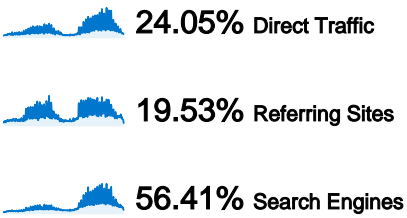

**Site Usage**

**245,258** Visits

**28.63%** Bounce Rate

**1,395,858** Pageviews

**00:03:53** Avg. Time on Site

**5.69** Pages/Visit

**34.52%** % New Visits

**Visitors Overview**

**Content Overview**

Pages	Pageviews	% Pageviews
/	149,847	10.74%
/sport/1	118,271	8.47%
/tak/187	34,485	2.47%
/tak/186	24,525	1.76%
/sez/41/tak_sel/189	24,014	1.72%

**85,960 people visited this site**

 **245,258 Visits**

 **85,960 Absolute Unique Visitors**

 **1,395,858 Pageviews**

 **5.69 Average Pageviews**

 **00:03:53 Time on Site**

 **28.63% Bounce Rate**

 **34.52% New Visits**

**Technical Profile**

Browser	Visits	% visits	Connection Speed	Visits	% visits
Internet Explorer	125,882	51.33%	Unknown	98,923	40.33%
Firefox	89,149	36.35%	DSL	90,044	36.71%
Opera	26,338	10.74%	Cable	33,325	13.59%
Chrome	1,378	0.56%	Dialup	16,365	6.67%
Safari	1,335	0.54%	T1	5,203	2.12%

All traffic sources sent a total of 245,258 visits