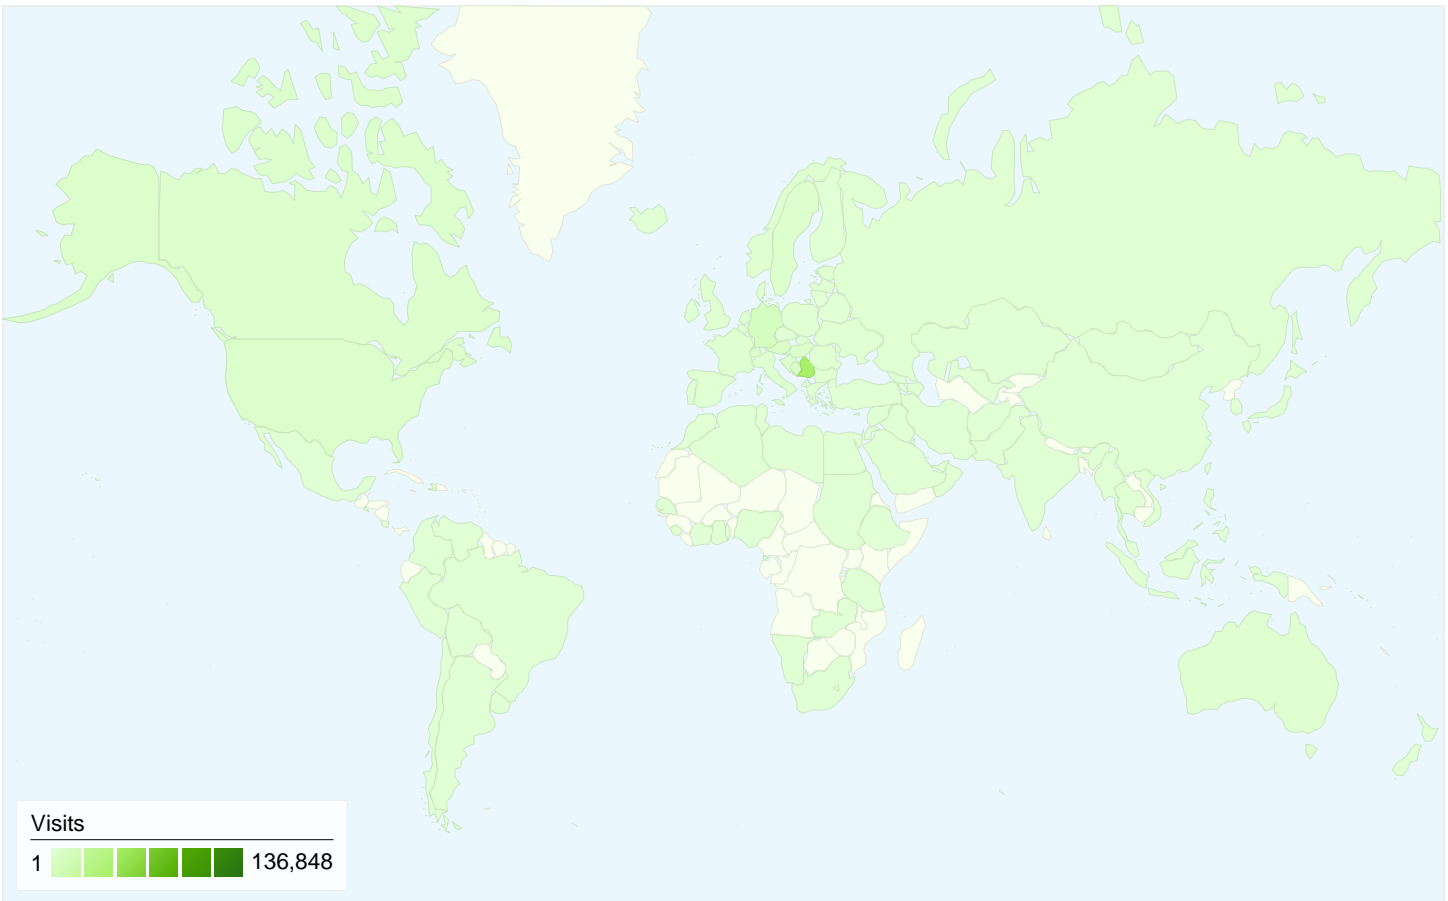

**Visitors**  
**85,960**

**Map Overlay world**

**Traffic Sources Overview**

- **Search Engines**  
138,354.00 (56.41%)
- **Direct Traffic**  
58,995.00 (24.05%)
- **Referring Sites**  
47,904.00 (19.53%)
- **Other**  
5 (> 0.00%)

 **85,960 Absolute Unique Visitors**

 **1,395,858 Pageviews**

 **5.69 Average Pageviews**

 **00:03:53 Time on Site**

 **28.63% Bounce Rate**

 **34.52% New Visits**

**Technical Profile**

Browser	Visits	% visits	Connection Speed	Visits	% visits
Internet Explorer	125,882	51.33%	Unknown	98,923	40.33%
Firefox	89,149	36.35%	DSL	90,044	36.71%
Opera	26,338	10.74%	Cable	33,325	13.59%
Chrome	1,378	0.56%	Dialup	16,365	6.67%
Safari	1,335	0.54%	T1	5,203	2.12%

All traffic sources sent a total of 245,258 visits

**245,258 visits came from 117 countries/territories**

Site Usage

Visits	Pages/Visit	Avg. Time on Site	% New Visits	Bounce Rate	
<b>245,258</b> % of Site Total: 100.00%	<b>5.69</b> Site Avg: 5.69 (0.00%)	<b>00:03:53</b> Site Avg: 00:03:53 (0.00%)	<b>34.61%</b> Site Avg: 34.52% (0.28%)	<b>28.63%</b> Site Avg: 28.63% (0.00%)	
Country/Territory	Visits	Pages/Visit	Avg. Time on Site	% New Visits	Bounce Rate
Serbia	<b>136,848</b>	5.69	00:03:59	32.23%	28.18%
Serbia and Montenegro	<b>43,717</b>	5.31	00:04:02	32.44%	28.14%
Germany	<b>7,916</b>	5.99	00:03:22	36.13%	31.25%
Bosnia and Herzegovina	<b>5,026</b>	4.22	00:02:44	56.88%	40.31%
Austria	<b>4,528</b>	7.46	00:03:42	33.59%	25.24%
United States	<b>3,834</b>	6.83	00:03:06	40.95%	28.35%
(not set)	<b>3,395</b>	6.63	00:04:09	35.76%	25.89%
Croatia	<b>3,142</b>	4.79	00:02:06	63.02%	36.63%
Switzerland	<b>3,099</b>	6.54	00:02:47	38.56%	27.82%
Sweden	<b>2,915</b>	8.64	00:06:20	26.04%	18.70%