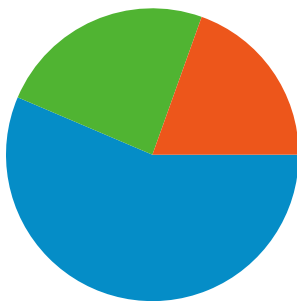

Traffic Sources Overview

- **Search Engines**
  138,354.00 (56.41%)
- **Direct Traffic**
  58,995.00 (24.05%)
- **Referring Sites**
  47,904.00 (19.53%)
- **Other**
  5 (> 0.00%)

Content Overview

Pages	Pageviews	% Pageviews
/	149,847	10.74%
/sport/1	118,271	8.47%
/tak/187	34,485	2.47%
/tak/186	24,525	1.76%
/sez/41/tak_sel/189	24,014	1.72%